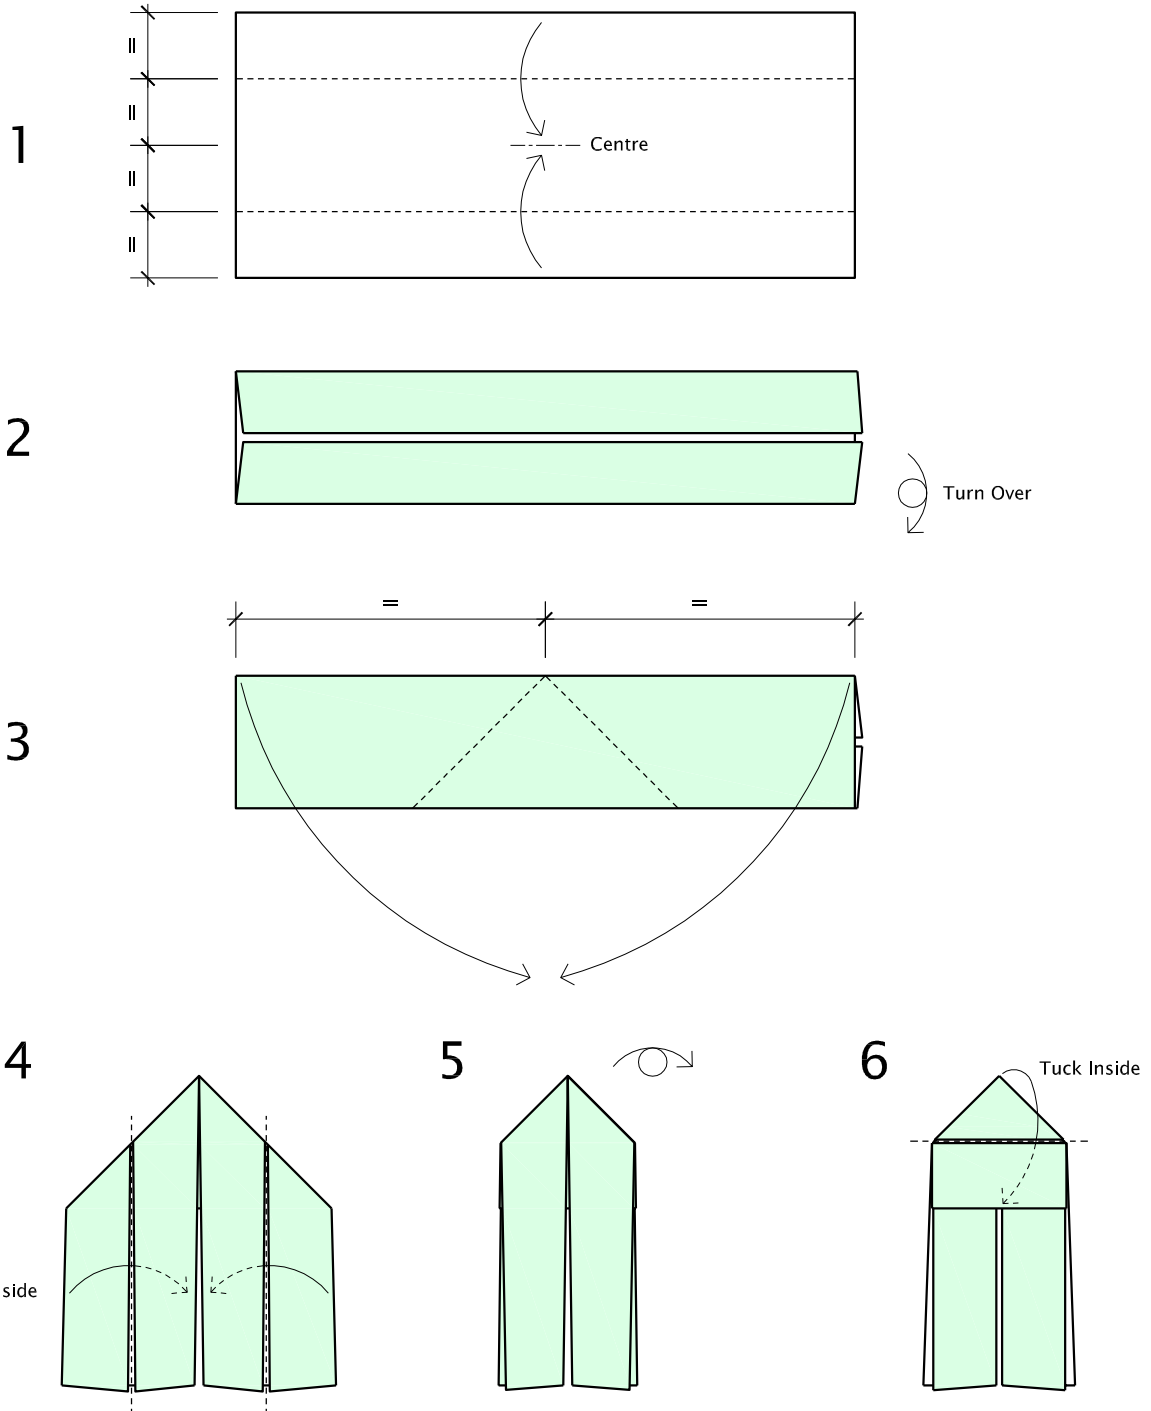

THE WRONG TROUSERS

Symbol Key

- Valley fold
- Mountain fold
- ↪ Fold movement path
- ⋯ Concealed fold movement path
- ↪ Fold movement path away from view
- ➔ Push, squash or reverse fold
- ↔ Repeat steps
- ↻ Rotate model

The finished model