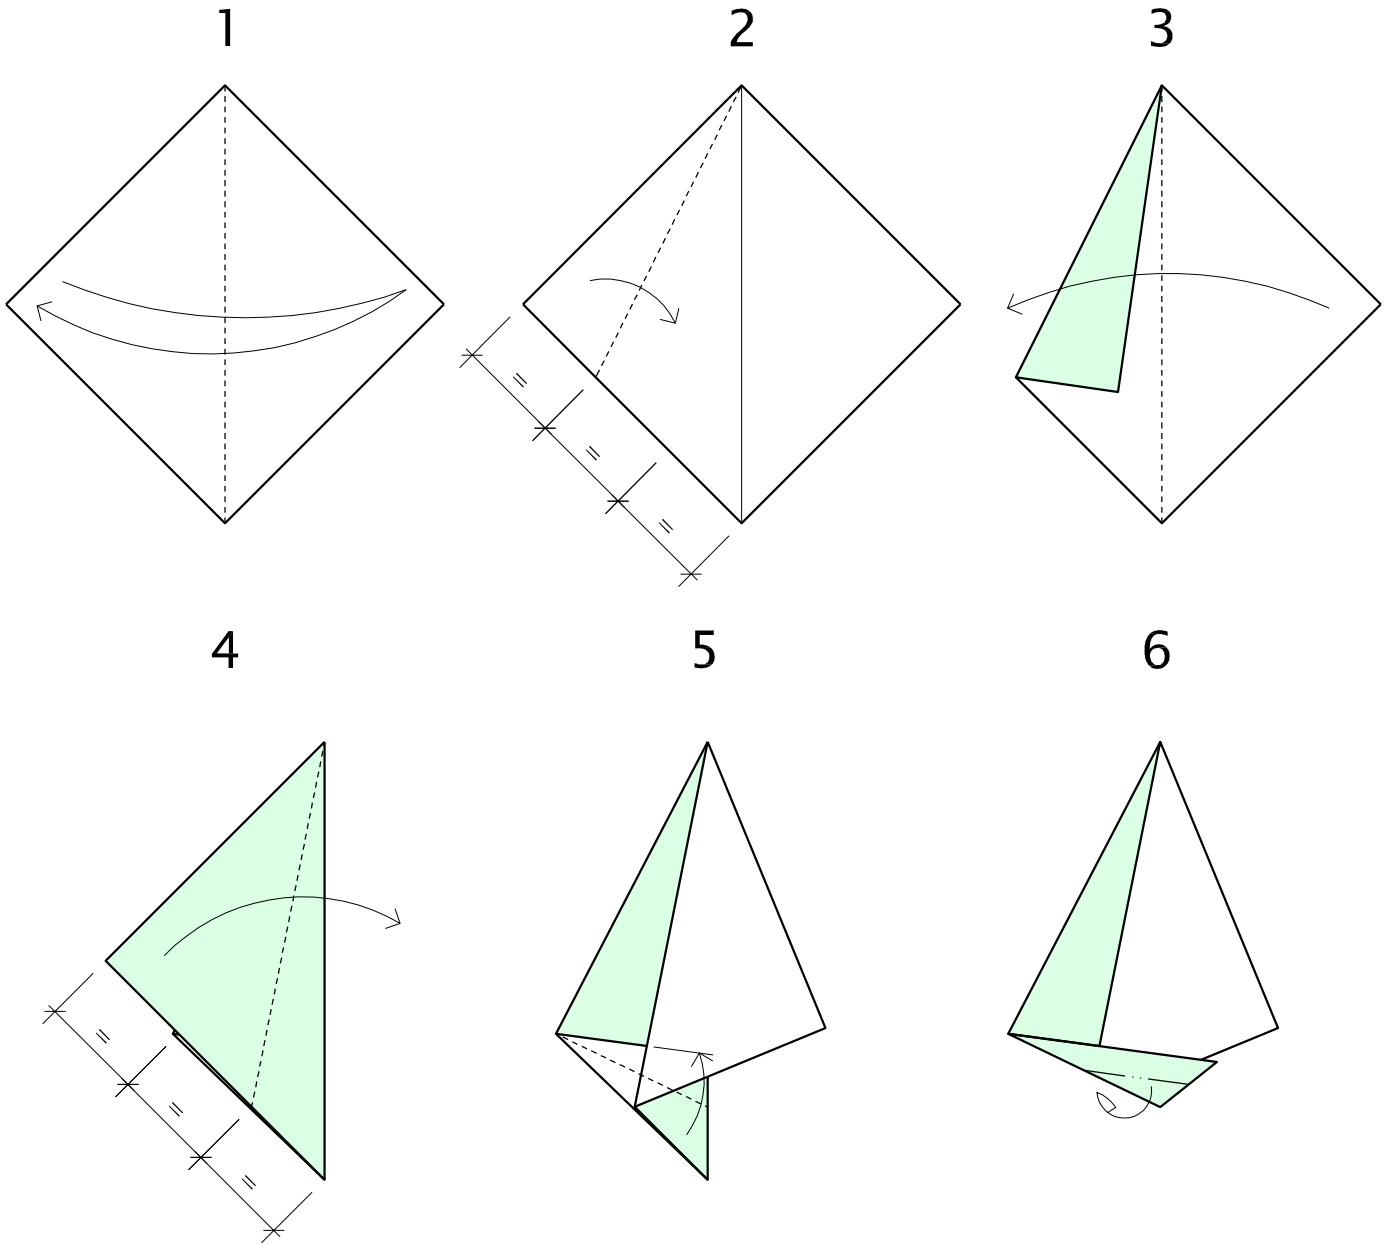

Simple Sail Boat

Symbol Key

- Valley fold
- .-.-.- Mountain fold
- ← Fold movement path
- ↪ Fold movement path away from view

Diagram: Allan Wise
 © July 2003, allan.wise@draftsperson.net
 www.draftsperson.net/origami
 recommend use two color paper