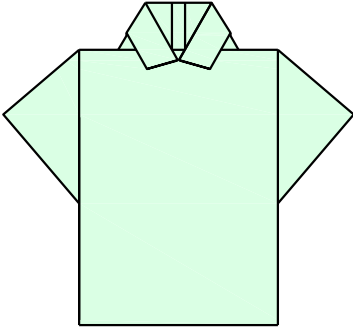

Polo Shirt

Finished Polo Shirt

Symbol Key

- Valley fold
- - - - - Mountain fold
- ↪ Fold movement path
- ↪ (with dots) Fold movement path from point to point
- ↪ (with curve) Fold movement path away from view
- ↪ (with arrow) Push or squash
- ↪ (with plus) Repeat steps
- ↪ (with circle) Rotate model