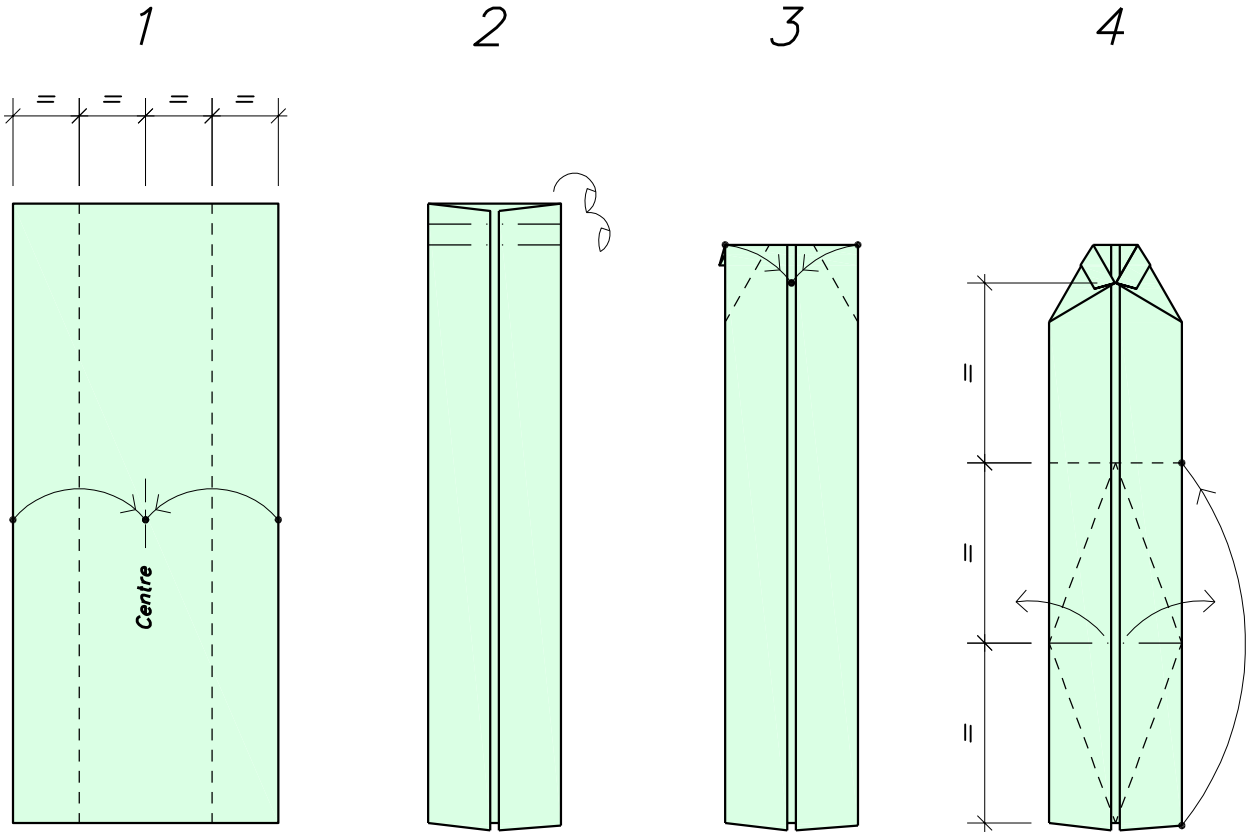

Polo Shirt

Finished Polo Shirt

Symbol Key

- Valley fold
- - - - - Mountain fold
- ↪ Fold movement path
- ↪ (with dots) Fold movement path from point to point
- ↪ (with curve) Fold movement path away from view
- ↪ (with arrow) Push or squash
- ↪ (with plus) Repeat steps
- ↪ (with circle) Rotate model

Diagram: Allan Wise
 © March 2007. allan.wise@draftsperson.net
www.draftsperson.net/origami
 recommend: One color paper, 210mm x 90mm (1/3 of an A4)
 or a USA one dollar bill