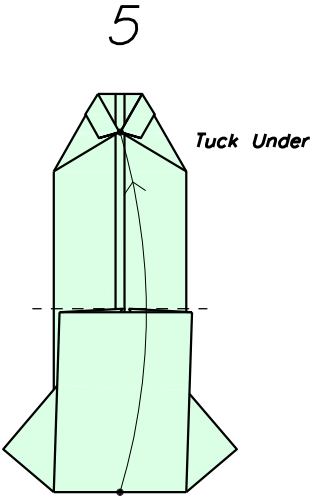

Polo Shirt

Finished Polo Shirt

Symbol Key

- Valley fold
- - - - - Mountain fold
- ↪ Fold movement path
- ↪ (with dots) Fold movement path from point to point
- ↪ (with curve) Fold movement path away from view
- ↪ (with arrow) Push or squash
- ↪ (with plus) Repeat steps
- ↪ (with circle) Rotate model

Diagram: Allan Wise
 © March 2007. allan.wise@draftsperson.net
www.draftsperson.net/origami
 recommend: One color paper, 210mm x 90mm (1/3 of an A4)
 or a USA one dollar bill