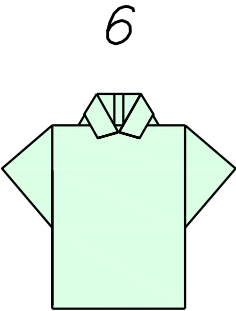

Polo Shirt

Finished Polo Shirt

Symbol Key

- Valley fold
- - - - - Mountain fold
- ↪ Fold movement path
- ↪ (with dots) Fold movement path from point to point
- ↪ (with curve) Fold movement path away from view
- ↪ (with arrow) Push or squash
- ↪ (with plus) Repeat steps
- ↪ (with circle) Rotate model

Diagram: Allan Wise
 © March 2007. allan.wise@draftsperson.net
www.draftsperson.net/origami
 recommend: One color paper, 210mm x 90mm (1/3 of an A4)
 or a USA one dollar bill