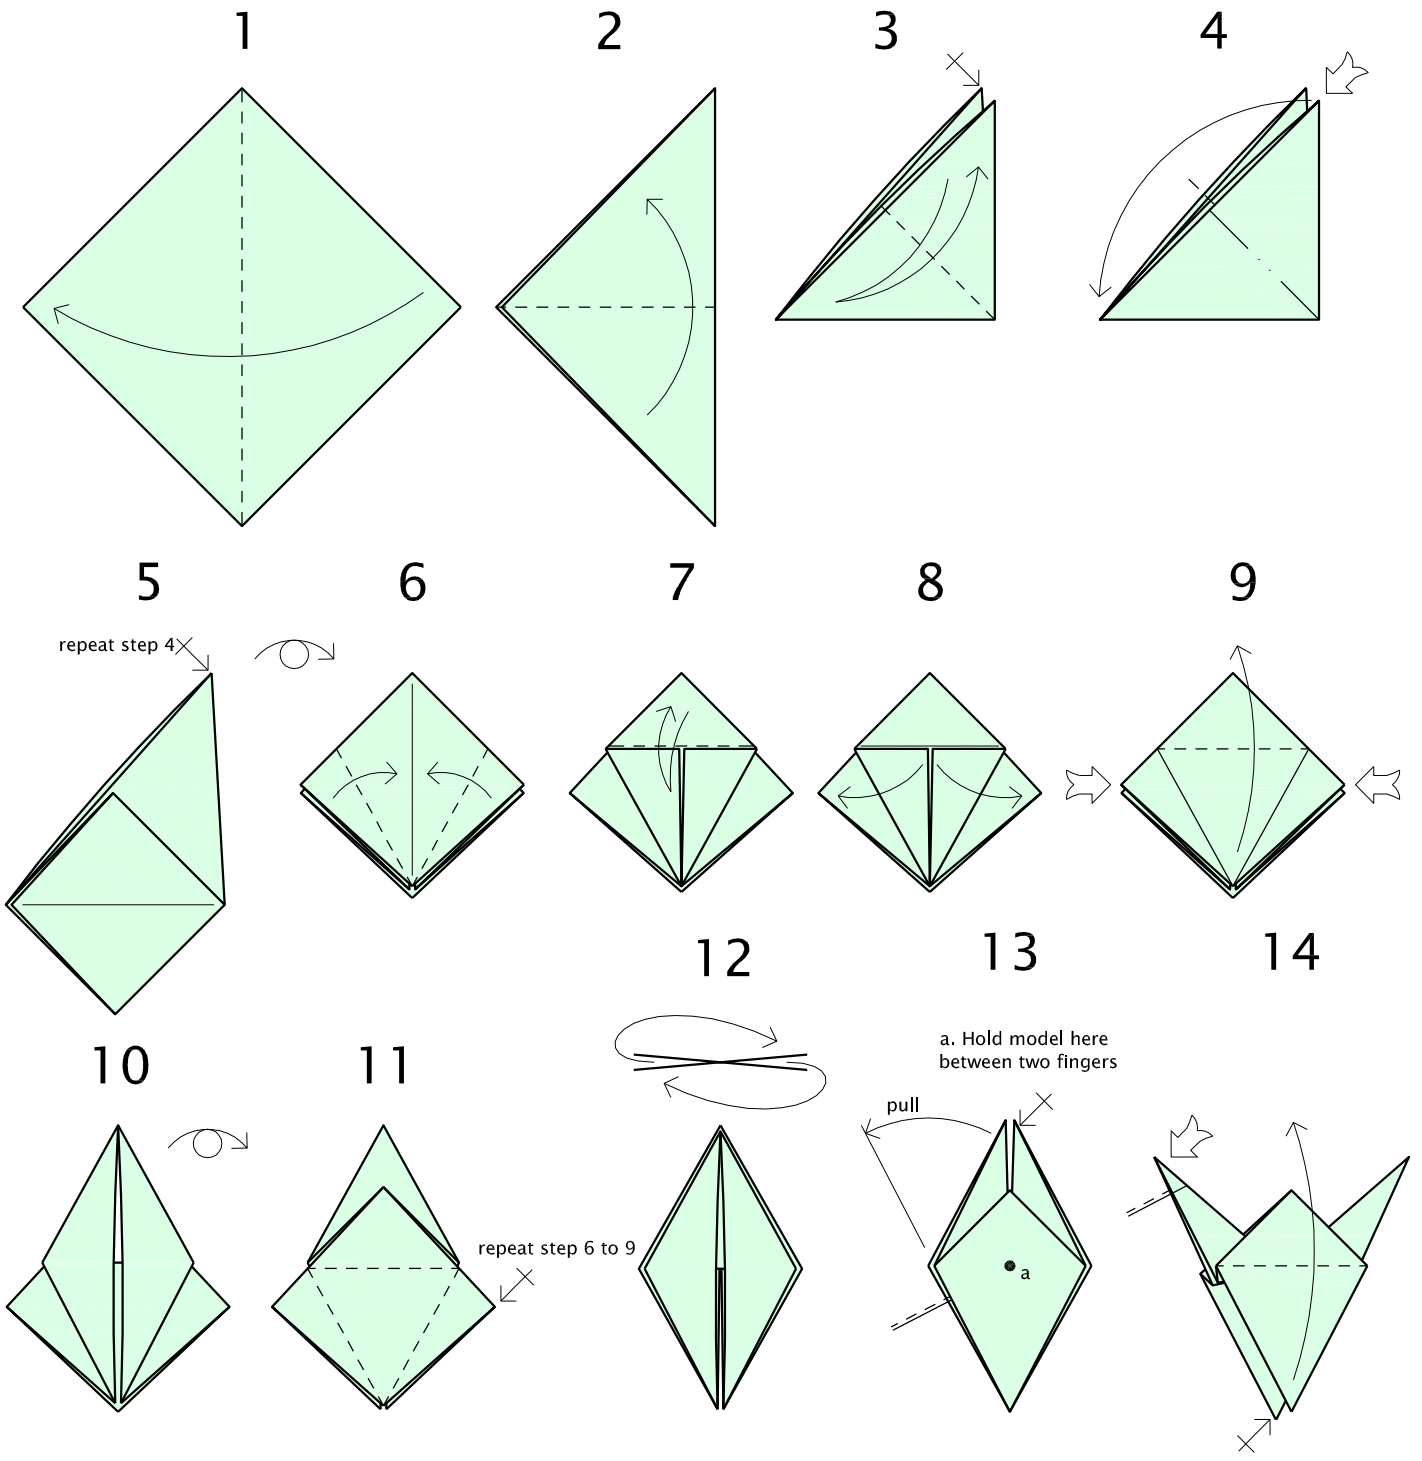

Traditional Crane

Symbol Key

- Valley fold
- Mountain fold
- ↪ Fold movement path
- ↪ Fold movement path away from view
- ↪ Push, squash or reverse fold
- ↪ Repeat steps
- ↪ Rotate model

Diagram: Allan Wise
 © Aug 2003, allan.wise@draftsperson.net
 www.draftsperson.net/origami
 use any size or colour square paper