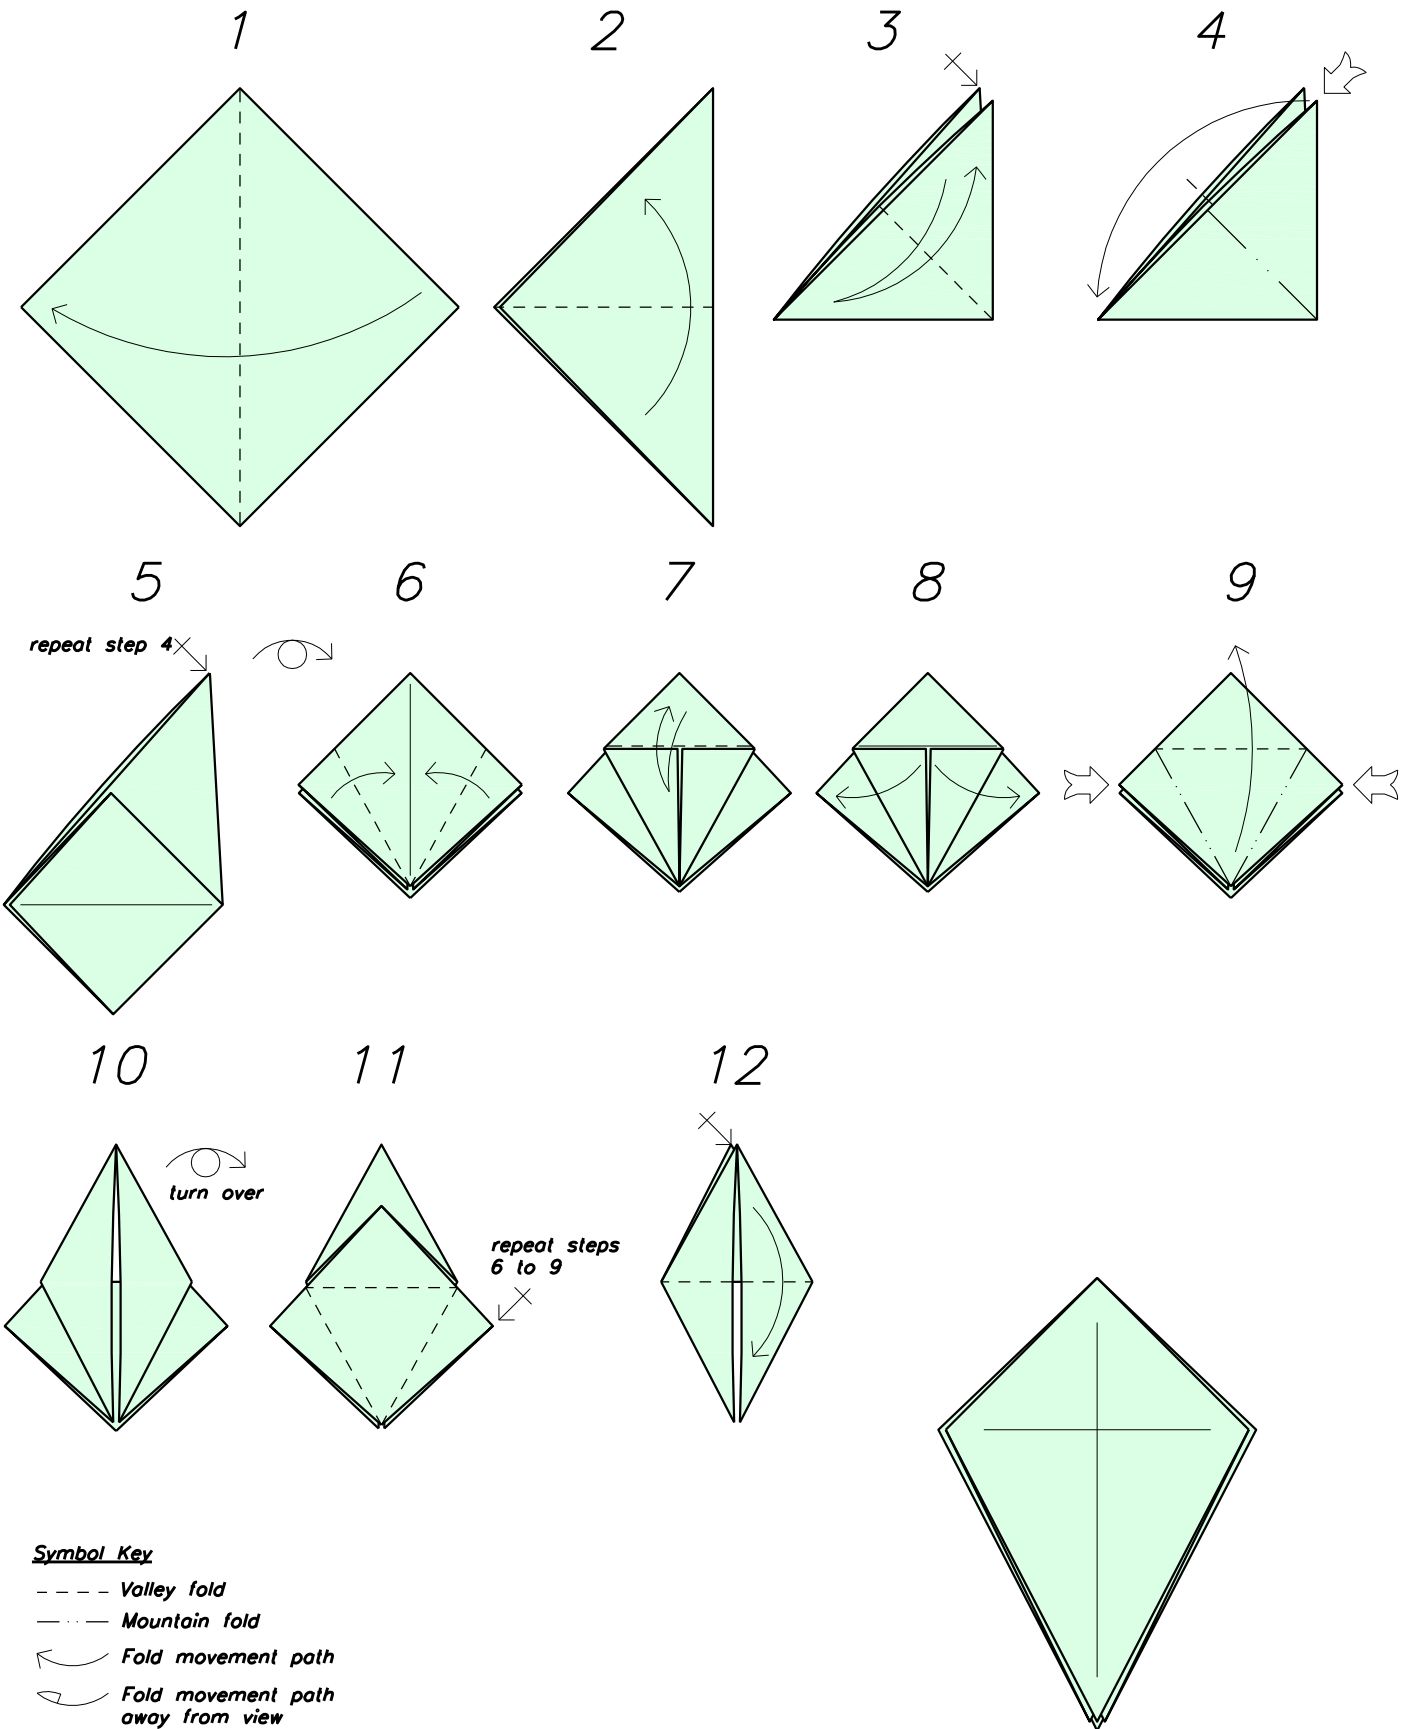

Bird Base

Symbol Key

- Valley fold
- - - - Mountain fold
- ⤵ Fold movement path
- ⤴ Fold movement path away from view
- ➡ Push, squash or reverse fold
- ⊕ Repeat steps
- ↻ Rotate model

Finished Bird Base