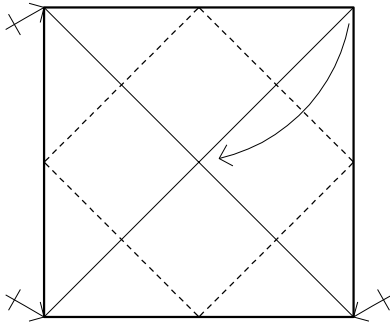

BBQ

1

2

3

4

5

6

7

8

9

Symbol Key

- Valley fold
- Mountain fold
- ↪ Fold movement path
- ↪ Fold movement path away from view
- ↪ Push, squash or reverse fold
- ↪ Repeat steps
- ↪ Rotate model

Diagram: Allan Wise
 © June 2003 – allan.wise@draftsperson.net
 www.draftsperson.net/origami
 recommend: One color paper, 210mm x 210mm (ex A4)